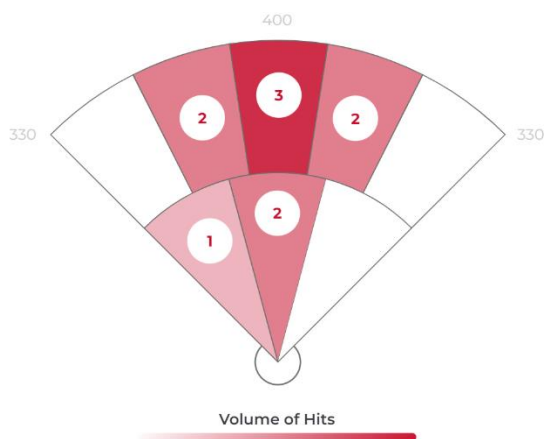

Midwest Prospect's Indoor Showcase

Results

February 5th, 2022

Nathan Wheeler

60 Yard Dash Times

7.75, 7.80, 7.94

IF Velocity

75-77, 85(T)

OF Velocity

-

1B - Velocity

-

C - Velocity

-

C- Pop Times

-

Rapsodo Results - Hitting

DATA

	AVG	Max	Hard Hit Avg		
Exit Velocity	80.4	89.1	82.9	Batting Avg.	0.200
L. Angle	18.1	34.7	17.5	xwOBA	0.273
Direction	-7.3	-21.5	-9.0	Slugging	0.200
Distance	208	311	217	Hard Hit %	70%
Spin Rate	2,285	3,586	2,094	Bombs %	40%
				Ropes %	10%

HIT VOLUME

Zone	Pull	Middle	Oppo
Volume of Hits	0/10	7/10	3/10
Avg. LA	-	19.0	16.0
Avg. EV	-	79.0	85.0
Avg. Spin	-	2,545	1,677
Avg. Distance	-	214	195

HIT CLASSIFICATION

● Dribbler ● High Line Drive ● Fly Ball