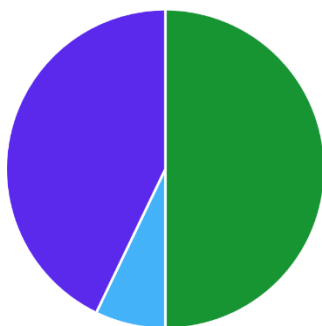

OF Velocity

-

1B - Velocity

-

C - Velocity

-

C- Pop Times

-

Rapsodo Results - Hitting

DATA

	AVG	Max	Hard Hit Avg		
Exit Velocity	80.4	89.1	82.9	Batting Avg.	0.200
L. Angle	18.1	34.7	17.5	xwOBA	0.273
Direction	-7.3	-21.5	-9.0	Slugging	0.200
Distance	208	311	217	Hard Hit %	70%
Spin Rate	2,285	3,586	2,094	Bombs %	40%
				Ropes %	10%

HIT VOLUME

Zone	Pull	Middle	Oppo
Volume of Hits	0/10	7/10	3/10
Avg. LA	-	19.0	16.0
Avg. EV	-	79.0	85.0
Avg. Spin	-	2,545	1,677
Avg. Distance	-	214	195

HIT CLASSIFICATION

● Dribbler ● High Line Drive ● Fly Ball